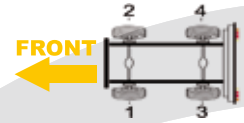

VAN HOOL

Model	Caliper type	X ref 1	X ref 2	X ref 3	Veh. Manuf. X ref	Side	BTT Ref
COACH 900, T2100 (MAN axle) 01/1997-12/1998	Meritor D3	LRG524	68032144	RX93.04.001		1	R2.03.04.524
		LRG525	68032145	RX93.04.002		2	R2.03.04.525
		LRG524	68032144	RX93.04.001		3	R2.03.04.524
		LRG525	68032145	RX93.04.002		4	R2.03.04.525
A300, 320, 330 BUS	Meritor ELSA 1 AXIAL	LRG616	68033363	RX93.06.019		1	R2.03.08.616
		LRG617	68033364	RX93.06.020		2	R2.03.08.617
	Meritor ELSA 1 Radial	LRG642	LRG632	RX93.08.005	LRG752	3	R2.03.08.642
		LRG643	LRG633	RX93.08.006	LRG753	4	R2.03.08.643
COACH A330 (chassis MAN) < 2002	Meritor ELSA 1	LRG591	68032823	RX93.08.012		1	R2.03.08.591
		LRG590	68032822	RX93.08.011		2	R2.03.08.590
		LRG591	68032823	RX93.08.012		3	R2.03.08.591
		LRG590	68032822	RX93.08.011		4	R2.03.08.590
COACH & INTERCITY 913CL, 9158CL, 915CL, T911/16/17/18/24/27	Meritor ELSA 2	LRG722	68033427	RX93.09.009		1	R2.03.09.722
		LRG723	68033428	RX93.09.010		2	R2.03.09.723
		LRG748	68033722	RX93.09.027		3	R2.03.09.748
		LRG749	68033723	RX93.09.028		4	R2.03.09.749
COACH ALPANO, ASTRON	Meritor ELSA 1 AXIAL	LRG616	68033363	RX93.06.019		1	R2.03.08.616
		LRG617	68033364	RX93.06.020		2	R2.03.08.617
	Meritor ELSA 1 Radial	LRG642	LRG632	RX93.08.005	LRG752	3	R2.03.08.642
		LRG643	LRG633	RX93.08.006	LRG753	4	R2.03.08.643
	Meritor ELSA 1 AXIAL	LRG616	68033363	RX93.06.019		5	R2.03.08.616
		LRG617	68033364	RX93.06.020		6	R2.03.08.617
BUS ZF AXLE	Meritor ELSA 2	LRG750	68033421	RX93.09.021		1	R2.03.09.750
		LRG751	68033422	RX93.09.022		2	R2.03.09.751
		LRG750	68033421	RX93.09.021		3	R2.03.09.750
		LRG751	68033422	RX93.09.022		4	R2.03.09.751
BUS T9 Euro 4,5, TX 2007>	Knorr SB/SN7	K003811	SN7207RC	RX91.03.026		1	R2.01.07.026
		K003812	SN7217RC	RX91.03.025		2	R2.01.07.025
		K003811	SN7207RC	RX91.03.026		3	R2.01.07.026
		K003812	SN7217RC	RX91.03.025		4	R2.01.07.025
		K003811	SN7207RC	RX91.03.026		5	R2.01.07.026
		K003812	SN7217RC	RX91.03.025		6	R2.01.07.025

Any reference to manufacturer name of Product type is only present for identification purposes. More precisely, any written abbreviation such as "KB" or "MERITOR" or "WABCO" etc... can under no circumstance be assimilated to the sales of Original products of the above mentioned abbreviations. All our remanufactured products are clearly Remanufactured by us, BTT, and sold as such under our brand, references or our customers customized one. BTT cannot be hold responsible for customers removing our identification marks.

Actual caliper might be fitted with more accessories than showed in the photo (wear sensor, etc..)