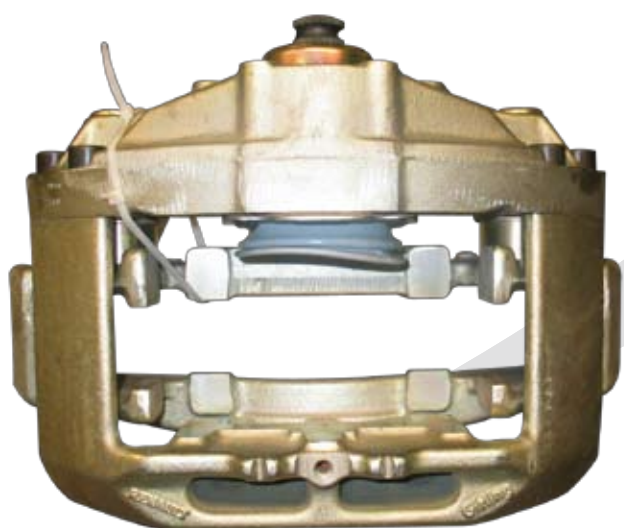

TIMONEY TELEDYNE

Model	Caliper type	X ref 1	X ref 2	X ref 3	Veh. Manuf. X ref	Side	BTT Ref
P-23 crash fire tender 8X8	Meritor D2	LRG538	68032220	RX93.03.005	26030374	1	R2.03.03.538
P-23 crash fire tender 8X8	Meritor D2	LRG539	68032221	RX93.03.006	26030375	2	R2.03.03.539

R2.03.03.538