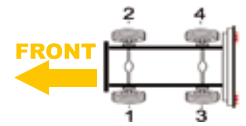

NISSAN

Model	Caliper type	X ref 1	X ref 2	X ref 3	Veh. Manuf. X ref	Side	BTT Ref
M140 - 15T > 04/1996	Meritor C LISA	LRG554	68032334	RX93.05.005		1	R2.03.05.554
		LRG555	68032335	RX93.05.006		2	R2.03.05.555
		LRG594	68032354		41000D9203	1	R2.03.05.594
		LRG595	68032355		41010D9201	2	R2.03.05.595
EBRO L60, L80 01/1992 >	Meritor 2.68	LRG512	68033325		410009X000	1	R2.03.03.512
		LRG513	68033326		410009X001	2	R2.03.03.513
		LRG603	68033328		444019X000	3	R2.03.03.603
		LRG602	68033327		444019X001	4	R2.03.03.602