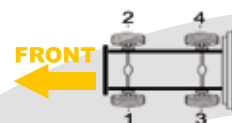

Actual caliper might be fitted with more accessories than showed in the photo (wear sensor, etc..)

TIMONEY TELEDYNE

Model	Caliper type	X ref 1	X ref 2	X ref 3	Veh. Manuf. X ref	Side	BTT Ref
P-23 crash fire tender 8X8	Meritor D2	LRG538	68032220	RX93.03.005	26030374	1	R2.03.03.538
P-23 crash fire tender 8X8	Meritor D2	LRG539	68032221	RX93.03.006	26030375	2	R2.03.03.539