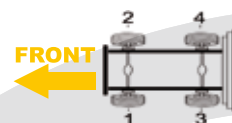

SMB

Model	Caliper type	X ref 1	X ref 2	X ref 3	Veh. Manuf. X ref	Side	BTT Ref
Trailer Axle 19.5" Wheels	Knorr SB/SN6	K013174	SN6580RC	RX91.02.001	M20017702	1	R2.01.06.001
		K013173	SN6570RC	RX91.02.002	M20017701	2	R2.01.06.002
Trailer Axle 19.5" Wheels	Wabco PAN19-1 +	40195003	40195037	92.02.001		1	R2.02.19.001
		40195004	40195038	92.02.002		2	R2.02.19.002
Trailer Axle 22.5" Wheels	Wabco PAN22-2	40225004	40225006	92.03.002	M069999	1	R2.02.22.002
		40225003	40225005	92.03.001	M070008	2	R2.02.22.001
Trailer Axle 22.5" Wheels 4 holes carrier	Haldex DB22 ModulX - 4H	93840	90678	94.03.005	M91004003	1	R2.04.08.040
		93840	90678	94.03.005	M91004003	2	R2.04.08.040
Trailer Axle 22.5" Wheels 6 holes carrier	Haldex DB22 ModulX - 6H	93839	90645	94.03.002	M91004004	1	R2.04.08.039
		93839	90645	94.03.002	M91004004	2	R2.04.08.039
Trailer Axle 22.5" Wheels EBS Sensor	Knorr SB/SN7	K003800	SN7211RC	RX91.03.013	M20016421	1	R2.01.07.013
		K003799	SN7201RC	RX91.03.014	M20016422	2	R2.01.07.014
Trailer Axle 22.5" Wheels No EBS Sensor	Knorr SB/SN7	K003782	SN7195RC	RX91.03.001	M20012402	1	R2.01.07.001
		K003781	SN7185RC	RX91.03.002	M20012401	2	R2.01.07.002