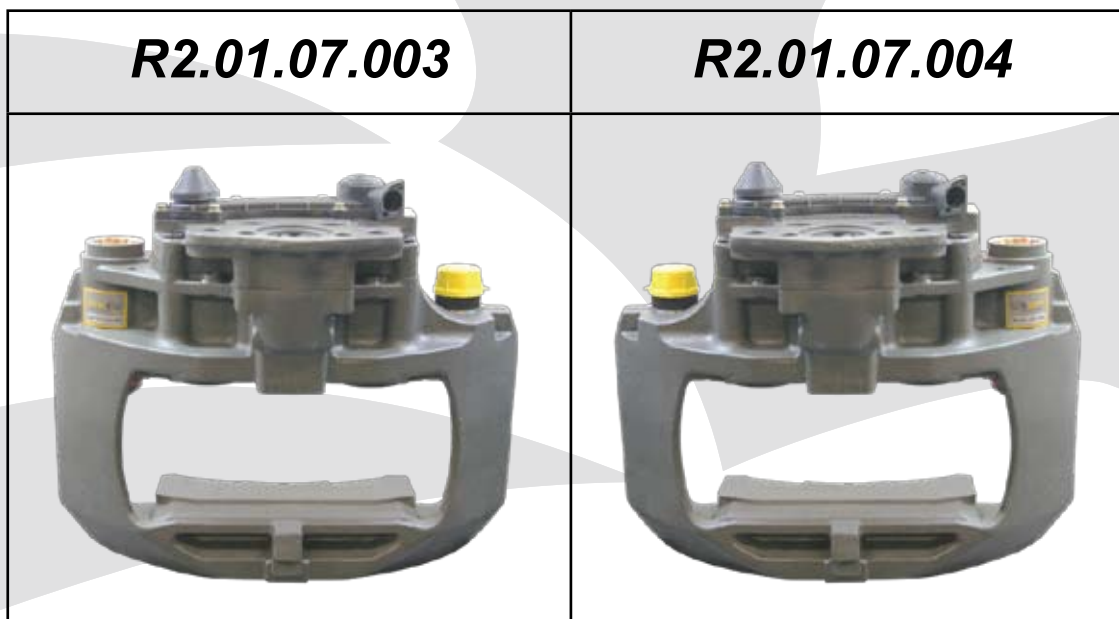

BOVA

Model	Caliper type	X ref 1	X ref 2	X ref 3	Veh. Manuf. X ref	Side	BTT Ref
FUTURA FLD 15 FHD14/15 11/1992-05/1994	Knorr SB/SN7	K041390K50	SN7040RC	RX91.03.003	267633	1	R2.01.07.003
		K041389K50	SN7050RC	RX91.03.004	267634	2	R2.01.07.004
FUTURA FLD 12/14/15, FHD10/12/13/15 06/1994 >	Knorr SB/SN7	K002785	SB7409RC	RX91.03.004	0501007036	1	R2.01.07.004
	Knorr SB/SN7	K002786	SB7419RC	RX91.03.003	0501007035	2	R2.01.07.003
	Knorr SB/SN7	K002785	SB7409RC	RX91.03.004	0501007036	3	R2.01.07.004
	Knorr SB/SN7	K002786	SB7419RC	RX91.03.003	0501007035	4	R2.01.07.003
	Knorr SB/SN7	K002785	SB7409RC	RX91.03.004	0501007036	5	R2.01.07.004
	Knorr SB/SN7	K002786	SB7419RC	RX91.03.003	0501007035	6	R2.01.07.003

Any reference to manufacturer name of Product type is only present for identification purposes. More precisely, any written abbreviation such as “KB” or “MERITOR” or “WABCO” etc... can under no circumstance be assimilated to the sales of Original products of the above mentioned abbreviations. All our remanufactured products are clearly Remanufactured by us , BTT, and sold as such under our brand, references or our customers customized one. BTT cannot be hold responsible for customers removing our identification marks.

Actual caliper might be fitted with more accessories than showed in the photo (wear sensor, etc..)