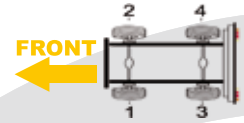

MERCEDES - DAIMLER

Model	Caliper type	X ref 1	X ref 2	X ref 3	Veh. Manuf. X ref	Side	BTT Ref
0404	Meritor D3	LRG562	LRG528	RX93.04.005		1	R2.03.04.528
		LRG563	LRG529	RX93.04.006		2	R2.03.04.529
Actros 1995 > Atego 2001 > Axor 1998 > (22.5" Wheels)	Knorr SB/SN7	K003800	SN7211RC	RX91.03.013	9424202101	1	R2.01.07.013
		K003799	SN7201RC	RX91.03.014	9424202201	2	R2.01.07.014
		K003800	SN7211RC	RX91.03.013	9424202301	3	R2.01.07.013
		K003799	SN7201RC	RX91.03.014	9424202401	4	R2.01.07.014
Atego 712,715,812,817,832, 917, 925, 1017, 1023 (17.5")	Knorr SB/SN5	K004573	SN5016RC		9704200401	1	R2.01.05.003
		K004573	SN5016RC		9704200401	3	R2.01.05.003
		K004572	SN5006RC		9704200501	2	R2.01.05.004
		K004572	SN5006RC		9704200501	4	R2.01.05.004
Atego models 1220 - 1528 (19.5" Wheels)	Knorr SB/SN6	K013174	SN6580RC	RX91.02.001	9754200501	4	R2.01.06.001
		K013173	SN6570RC	RX91.02.002	9754200401	3	R2.01.06.002
Atego models 1220 - 1528 (19.5" Wheels) with EBS	Knorr SB/SN6	K013174	SN6580RC	RX91.02.001	9754200801	2	R2.01.06.001
		K013173	SN6570RC	RX91.02.002	9754200701	1	R2.01.06.002
ATEGO / 1023 / 712 Ø17.5" (caliper fitted with a continuous potentiometer)	Knorr SB/SN5 (Origine SB5012)	K004571	SN5015RC	RX91.01.001	A9704201801	1	R2.01.05.001
		K004570	SN5005RC	RX91.01.002	A9704201901	2	R2.01.05.002
		K004571	SN5015RC	RX91.01.001	A9704201801	3	R2.01.05.001
		K004570	SN5005RC	RX91.01.002	A9704201901	4	R2.01.05.002
ATEGO 17.5" wheel 01/1998 > O/Off potentiometer	Knorr SB/SN5 (Origine SB5013)	K004573	SN5016RC	RX91.01.003	9704200401	1	R2.01.05.003
		K004572	SN5006RC	RX91.01.004	9704200501	2	R2.01.05.004
		K004573	SN5016RC	RX91.01.003	9704200401	3	R2.01.05.003
		K004572	SN5006RC	RX91.01.004	9704200501	4	R2.01.05.004
ATEGO 1220, 1528 19.5" wheel 01/1998 > continuous potentiometer	Knorr SB/SN6	K013177	SN6558RC	RX91.02.018	9754206301	1	R2.01.06.018
		K013178	SN6568RC	RX91.02.017	9754206401	2	R2.01.06.017
		K013177	SN6558RC	RX91.02.018	9754206301	3	R2.01.06.018
		K013178	SN6568RC	RX91.02.017	9754206401	4	R2.01.06.017
ATEGO 1220, 1528 19.5" wheel On/Off potentiometer	Knorr SB/SN6	K013175	SN6557RC	RX91.02.016	A9754207601	1	R2.01.06.016
		K013176	SN6567RC	RX91.02.015	A9754207701	2	R2.01.06.015
		K013175	SN6557RC	RX91.02.016	A9754207601	3	R2.01.06.016
		K013176	SN6567RC	RX91.02.015	A9754207701	4	R2.01.06.015

Any reference to manufacturer name of Product type is only present for identification purposes. More precisely, any written abbreviation such as "KB" or "MERITOR" or "WABCO" etc... can under no circumstance be assimilated to the sales of Original products of the above mentioned abbreviations. All our remanufactured products are clearly Remanufactured by us, BTT, and sold as such under our brand, references or our customers customized one. BTT cannot be hold responsible for customers removing our identification marks.