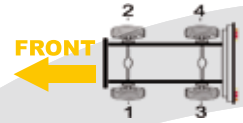

IVECO

Model	Caliper type	X ref 1	X ref 2	X ref 3	Veh. Manuf. X ref	Side	BTT Ref
SUPERCARGO, EUROSTAR, EUROTECH 1997 >	Knorr SB/SN7	K002709	SB7411RC	RX91.03.001	98479590	1	R2.01.07.001
		K002708	SB7401RC	RX91.03.002	98479591	2	R2.01.07.002
		K003800	SN7211RC	RX91.03.013	41033392	3	R2.01.07.013
		K003799	SN7201RC	RX91.03.014	41033393	4	R2.01.07.014

R2.05.02.005	R2.05.02.006	R2.02.17.003	R2.02.17.004	R2.06.01.001 /011	R2.06.01.002 /012
R2.01.07.001 /013/113	R2.01.07.002 /014/114	R2.06.01.003	R2.06.01.004	R2.03.03.508	R2.03.03.509

Any reference to manufacturer name of Product type is only present for identification purposes. More precisely, any written abbreviation such as “KB” or “MERITOR” or “WABCO” etc... can under no circumstance be assimilated to the sales of Original products of the above mentioned abbreviations. All our remanufactured products are clearly Remanufactured by us , BTT, and sold as such under our brand, references or our customers customized one. BTT cannot be hold responsible for customers removing our identification marks.

Actual caliper might be fitted with more accessories than showed in the photo (wear sensor, etc..)