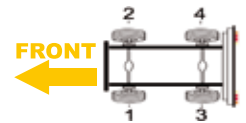

SCANIA

Model	Caliper type	X ref 1	X ref 2	X ref 3	Veh. Manuf. X ref	Side	BTT Ref
IRIZAR BUS < 04/2001	Knorr SB7/SN7	K040946K50	SB7202RC	RX91.03.157	1914000	1	R2.01.07.157
		K040945K50	SB7212RC	RX91.03.158	1913999	2	R2.01.07.158
		K041389K50	SN7050RC	RX91.03.004	1946325	3	R2.01.07.004
		K041390K50	SN7040RC	RX91.03.003	1946324	4	R2.01.07.003
IRIZAR BUS 05/2001 >	Knorr SB7/SN7	K040946K50	SB7202RC	RX91.03.157	1914000	1	R2.01.07.157
		K040945K50	SB7212RC	RX91.03.158	1913999	2	R2.01.07.158
		K002962	SB7450RC	RX91.03.052	1757011	3	R2.01.07.052
		K002963	SB7460RC	RX91.03.051	1757010	4	R2.01.07.051
OMNICITY BUS	Knorr SB7/SN7	K041389K50	SN7050RC	RX91.03.004	1946325	1	R2.01.07.004
		K041390K50	SN7040RC	RX91.03.003	1946324	2	R2.01.07.003
		K002963	SB7460RC	RX91.03.051	1757010	3	R2.01.07.051
		K002962	SB7450RC	RX91.03.052	1757011	4	R2.01.07.052
OMNICITY-S BUS < 2009	Knorr SB/SN7	K003813	SN7208RC	RX91.03.124	1513589	1	R2.01.07.124
		K003814	SN7218RC	RX91.03.123	1513588	2	R2.01.07.123
	Knorr SB/SN7 Radial	K040943K50	SB7230RC	RX91.03.154	1903445	3	R2.01.07.154
		K040944K50	SB7220RC	RX91.03.153	1903446	4	R2.01.07.153
OMNICITY-S BUS 01/2009 >	Knorr SB/SN7	K040953K50	SN7264RC	RX91.03.125	1946326	1	R2.01.07.133
		K040954K50	SN7274RC	RX91.03.126	1946327	2	R2.01.07.134
	Knorr SB/SN7 Radial	K040943K50	SB7230RC	RX91.03.154	1903445	3	R2.01.07.154
		K040944K50	SB7220RC	RX91.03.153	1903446	4	R2.01.07.153
Series 4 BUS	Knorr SB/SN7	K041389K50	SN7050RC	RX91.03.004	1946325	1	R2.01.07.004
		K041390K50	SN7040RC	RX91.03.003	1946324	2	R2.01.07.003
	Knorr SB/SN7 Radial	K040940K50	SB7199RC	RX91.03.016	1756397	3	R2.01.07.016
		K040941K50	SB7189RC	RX91.03.015	1756396	4	R2.01.07.015
Series 4 BUS steer axle	Knorr SB/SN7 Radial	K040940K50	SB7199RC	RX91.03.016	1756397	1	R2.01.07.016
		K040941K50	SB7189RC	RX91.03.015	1756396	2	R2.01.07.015
Series 4 BUS	Knorr SB/SN7	K041389K50	SN7050RC	RX91.03.004	1946325	1	R2.01.07.004
		K041390K50	SN7040RC	RX91.03.003	1946324	2	R2.01.07.003
	Knorr SB/SN7 Radial	K002962	SB7450RC	RX91.03.052	1426663	3	R2.01.07.052
		K002963	SB7460RC	RX91.03.051	1426662	4	R2.01.07.051
Series 4 BUS ZF Axle Clip Sensor	Knorr SB/SN7 Radial	K040945K50	SB7212RC	RX91.03.158	1913999	1	R2.01.07.158
		K040946K50	SB7202RC	RX91.03.157	1914000	2	R2.01.07.157
		K040943K50	SB7230RC	RX91.03.154	1903445	3	R2.01.07.154
		K040944K50	SB7220RC	RX91.03.153	1903446	4	R2.01.07.153
F, K, N BUS & Coach 2004 >	Knorr SB/SN7 Radial	K040945K50	SB7212RC	RX91.03.158	1913999	1	R2.01.07.158
		K040946K50	SB7202RC	RX91.03.157	1914000	2	R2.01.07.157
		K040943K50	SB7230RC	RX91.03.154	1903445	3	R2.01.07.154
		K040944K50	SB7220RC	RX91.03.153	1903446	4	R2.01.07.153