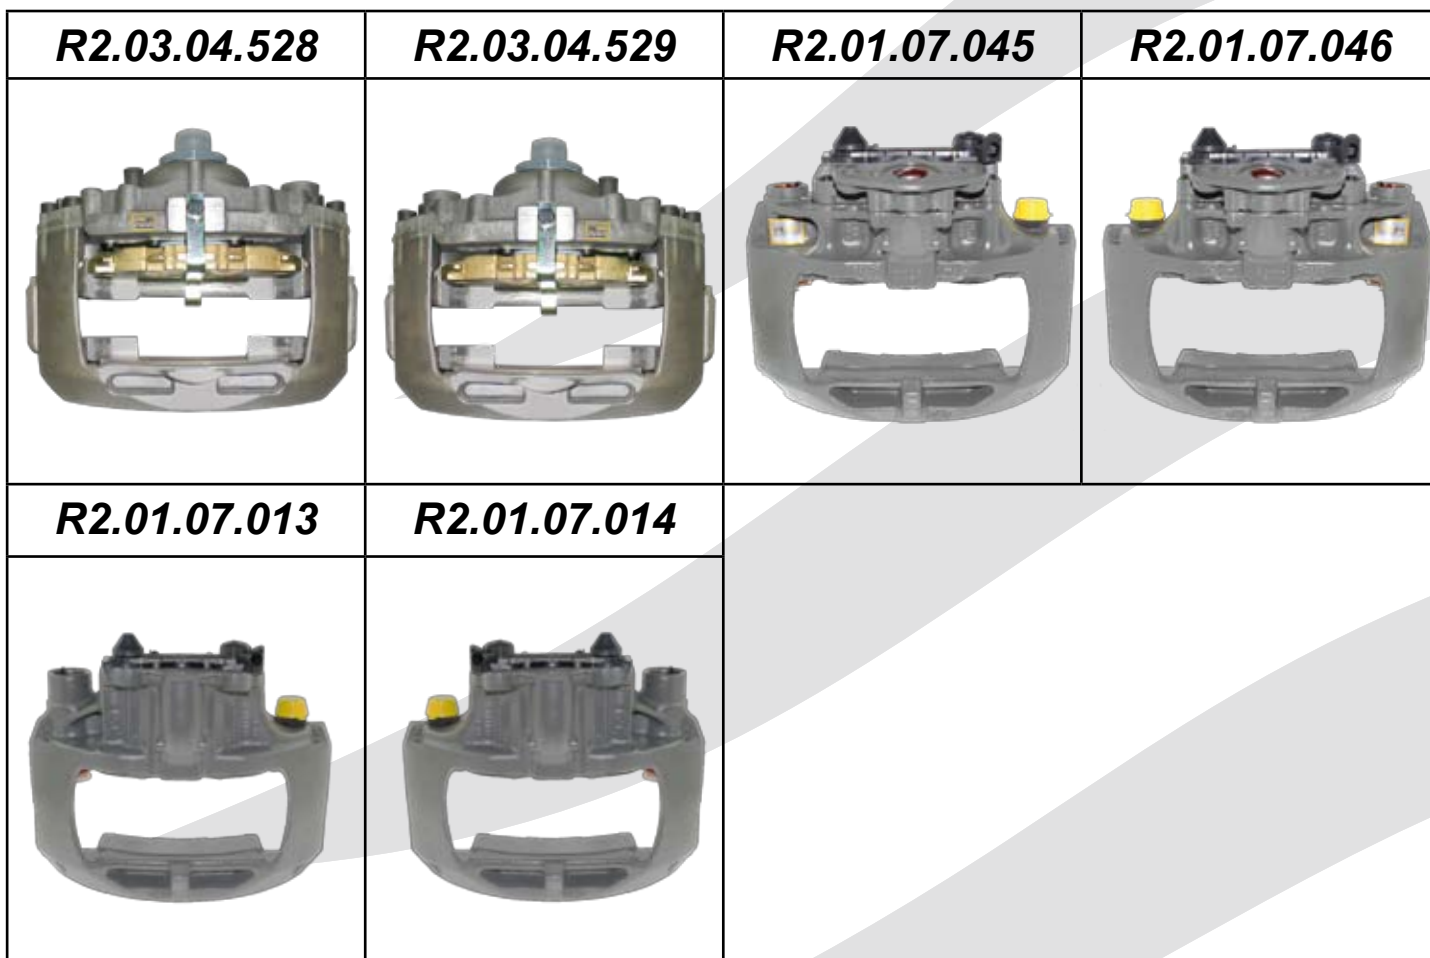

KASBOHRER

Model	Caliper type	X ref 1	X ref 2	X ref 3	Veh. Manuf. X ref	Side	BTT Ref
SETRA CITY BUS S215HDH S215NR S300NC S315HD	Meritor D3	LRG528	LRG562	RX93.04.005	8285388	1	R2.03.04.528
		LRG529	LRG563	RX93.04.006	8285389	2	R2.03.04.529
S415	Knorr SB/SN7	K002798	SB7432RC	RX91.03.045		1	R2.01.07.045
		K002797	SB7422RC	RX91.03.046		2	R2.01.07.046
SETRA Coach	Knorr SB/SN7	K003800	SN7211RC	RX91.03.013		1	R2.01.07.013
		K003799	SN7201RC	RX91.03.014		2	R2.01.07.014
		K003800	SN7211RC	RX91.03.013		3	R2.01.07.013
		K003799	SN7201RC	RX91.03.014		4	R2.01.07.014

Any reference to manufacturer name of Product type is only present for identification purposes. More precisely, any written abbreviation such as “KB” or “MERITOR” or “WABCO” etc... can under no circumstance be assimilated to the sales of Original products of the above mentioned abbreviations. All our remanufactured products are clearly Remanufactured by us , BTT, and sold as such under our brand, references or our customers customized one. BTT cannot be hold responsible for customers removing our identification marks.

Actual caliper might be fitted with more accessories than showed in the photo (wear sensor, etc..)