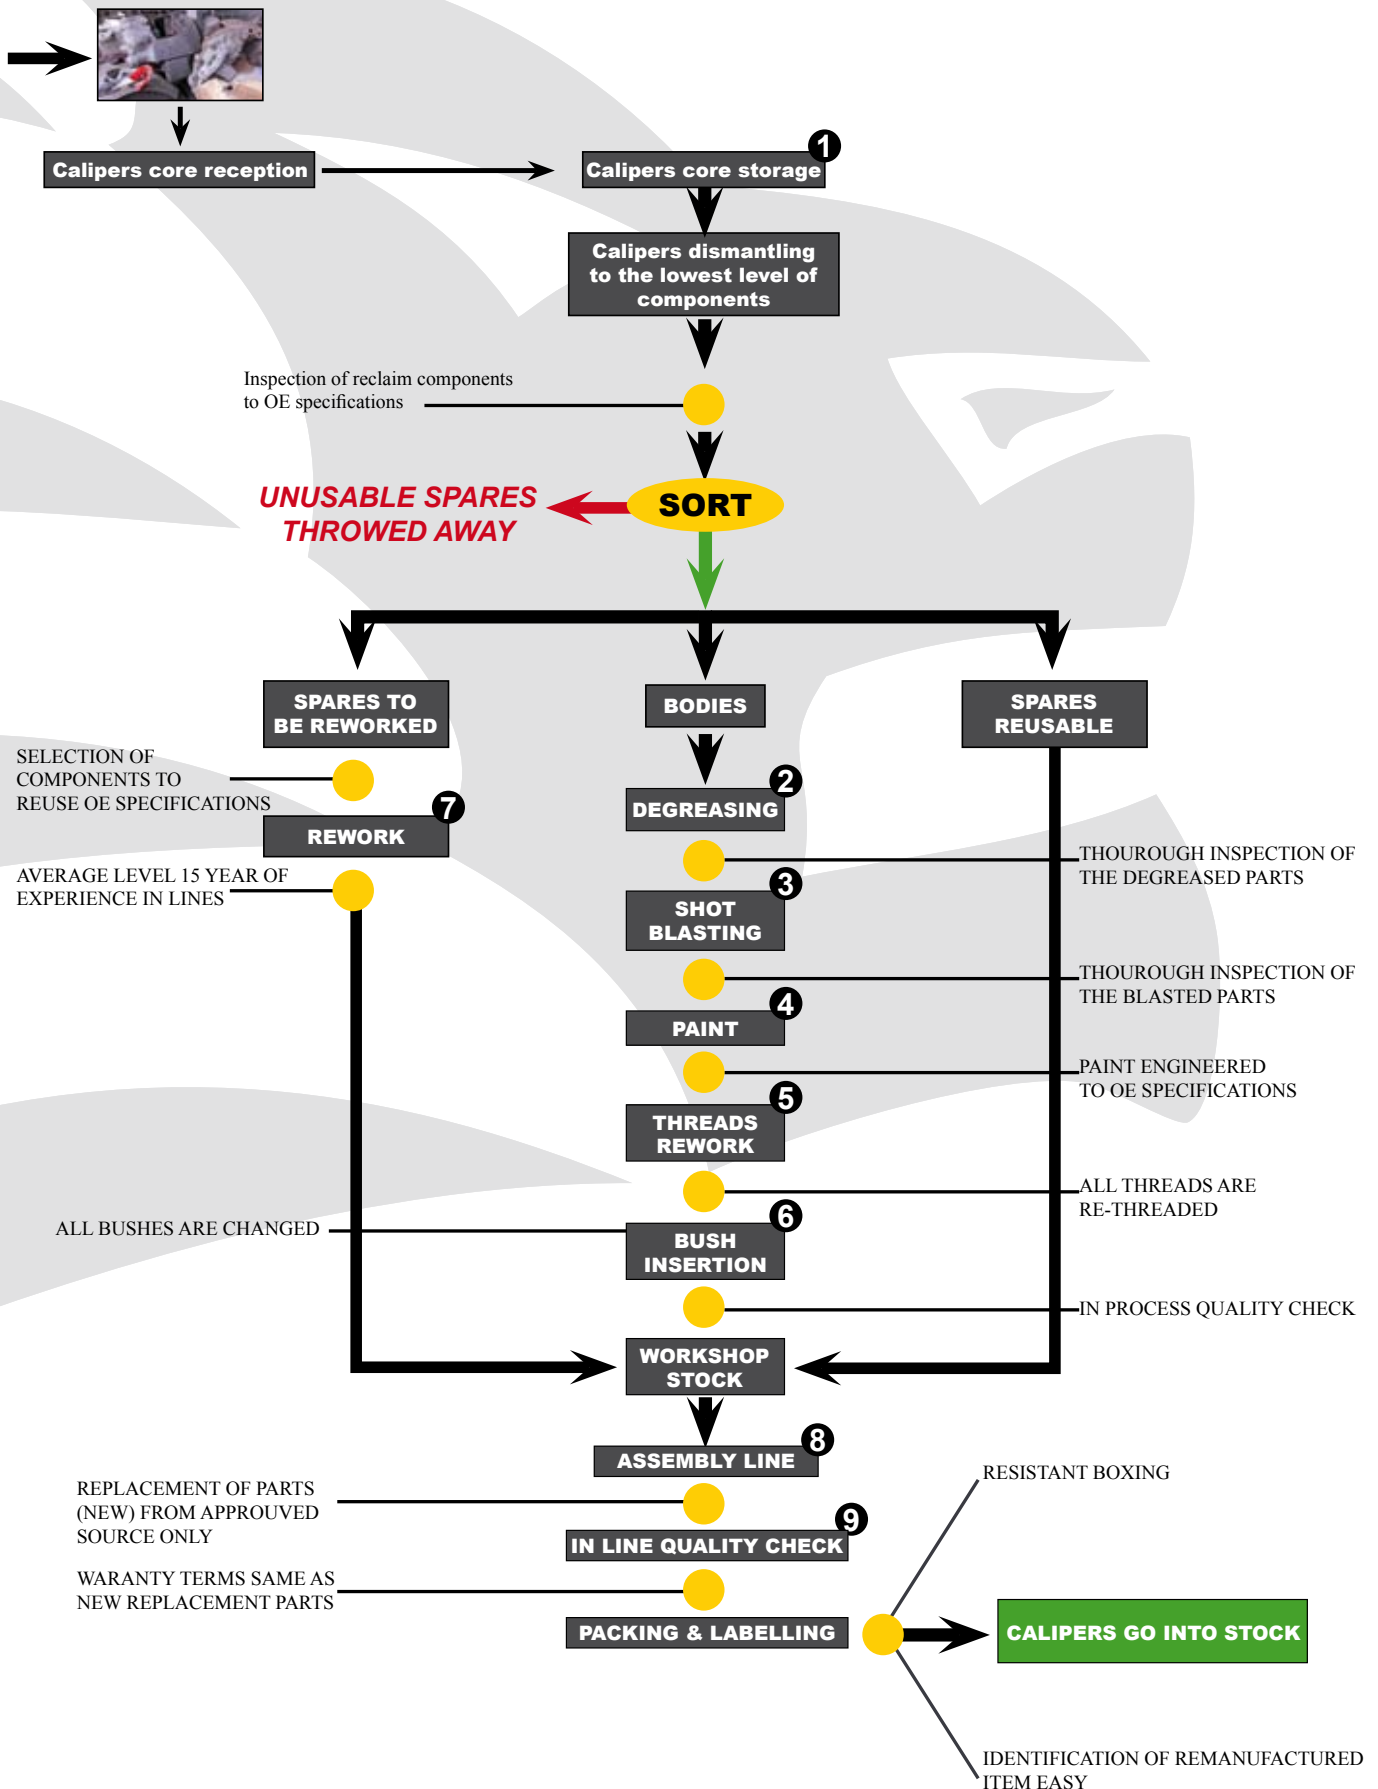

Quality of Remanufacturing process