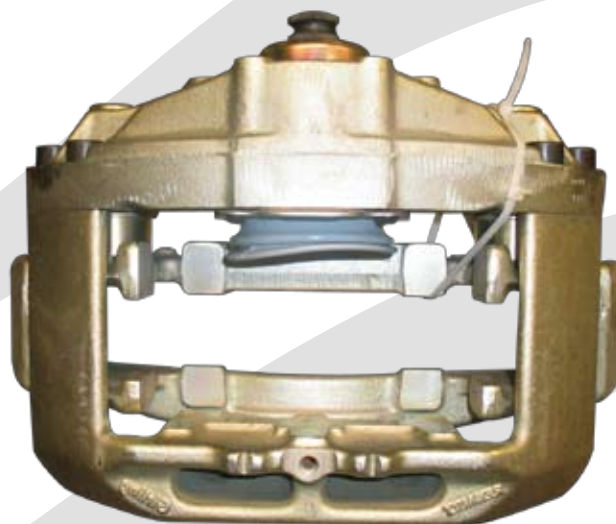

R2.03.03.539