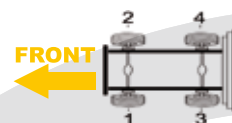

SAF

Model	Caliper type	X ref 1	X ref 2	X ref 3	Veh. Manuf. X ref	Side	BTT Ref
SBS2220, B9-22S	Haldex DB22LT ModulT - 6H	94619			3080008100	1	R2.04.06.019
		94618			3080008200	2	R2.04.06.018
SK RS 9019, SK RS 11019 SK RZ 9019, SK RZ 11019	Knorr SB/SN6	K013174	SN6580RC	RX91.02.001	3080000703	1	R2.01.06.001
		K013173	SN6570RC	RX91.02.002	3080000603	2	R2.01.06.002
SK RB 9019	Wabco PAN19-1 +	40195003	40195037		3080001901	1	R2.02.19.001
		40195004	40195038		3080001801	2	R2.02.19.002
SK RB 9022 H	Haldex DB22 ModulX - 6H	92503	92200	94.03.004	3080005600	1	R2.04.05.003
		92503	92200	94.03.004	3080005601	2	R2.04.05.003
SK RB 9022, SK11222K	Knorr SB/SN7	K003782	SN7195RC	RX91.03.001	3080002701	1	R2.01.07.001
		K003781	SN7185RC	RX91.03.002	3080002601	2	R2.01.07.002
SK RS 9022, SK RS 11222 SK RZ 9022, SK RZ 11222	Knorr SB/SN7	K003784	SN7196RC	RX91.03.003	3080000502	1	R2.01.07.003
		K003783	SN7186RC	RX91.03.004	3080000402	2	R2.01.07.004
SK 9022/112 (continuous potentiomètre)	Knorr SB/SN7	K003810	SN7216RC	RX91.03.023	4080001200	1	R2.01.07.023
		K003809	SN7206RC	RX91.03.024	4080001300	2	R2.01.07.024
SK RS 9022K, KI/11222K	SK RS 9022K, KI/11222K	K012633	SK7042	RX91.03.073	3080005520	1	R2.01.07.073
		K012634	SK7052	RX91.03.074	3080005420	2	R2.01.07.074
SK RB 9022, SK RS 11222 SK RS 9022, SK RZ 11222	Wabco PAN22/1	40225015	40225007	92.03.003	4080005100	1	R2.02.22.003
		40225016	40225008	92.03.004	4080005000	2	R2.02.22.004