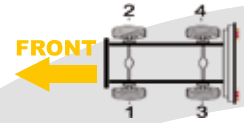

SCANIA

Model	Caliper type	X ref 1	X ref 2	X ref 3	Veh. Manuf. X ref	Side	BTT Ref
F, K, N BUS & Coach 2004 >	Knorr SB/SN7 Radial	K040945K50	SB7212RC	RX91.03.158	1913999	1	R2.01.07.158
		K040946K50	SB7202RC	RX91.03.157	1914000	2	R2.01.07.157
		K040943K50	SB7230RC	RX91.03.154	1903445	3	R2.01.07.154
		K040944K50	SB7220RC	RX91.03.153	1903446	4	R2.01.07.153
Series 4 TRUCK & BUS	Knorr SB/SN7 Radial	K003193	SB7465RC	RX91.03.057	1422035	1	R2.01.07.057
		K003192	SB7455RC	RX91.03.058	1422036	2	R2.01.07.058
	Knorr SB7/SN7	K003788	SN7198RC	RX91.03.023	1365719	3	R2.01.07.023
		K003787	SN7188RC	RX91.03.024	1365720	4	R2.01.07.024
Series 4 TRUCK (clip sensor)	Knorr SB/SN7 Radial	K040945K50	SB7212RC	RX91.03.158	1913999	1	R2.01.07.158
		K040946K50	SB7202RC	RX91.03.157	1914000	2	R2.01.07.157
	Knorr SB7/SN7	K003813	SN7208RC	RX91.03.124	1513589	3	R2.01.07.124
		K003814	SN7218RC	RX91.03.123	1513588	4	R2.01.07.123
P, G, R Series TRUCK 2004 >	Knorr SB/SN7 Radial	K040945K50	SB7212RC	RX91.03.158	1913999	1	R2.01.07.158
		K040946K50	SB7202RC	RX91.03.157	1914000	2	R2.01.07.157
P, G, R Series TRUCK < 2009	Knorr SB/SN7	K003813	SN7208RC	RX91.03.124	1513589	1	R2.01.07.124
		K003814	SN7218RC	RX91.03.123	1513588	2	R2.01.07.123
		K003813	SN7208RC	RX91.03.124	1513589	3	R2.01.07.124
		K003814	SN7218RC	RX91.03.123	1513588	4	R2.01.07.123
P, G, R Series TRUCK 2009 >	Knorr SB/SN7	K040953K50	SN7264RC	RX91.03.125	1946326	1	R2.01.07.133
		K040954K50	SN7274RC	RX91.03.126	1946327	2	R2.01.07.134
		K040953K50	SN7264RC	RX91.03.125	1946326	3	R2.01.07.133
		K040954K50	SN7274RC	RX91.03.126	1946327	4	R2.01.07.134
P, G, R Series TRUCK steer axle 2009 >	Knorr SB/SN7	K040954K50	SN7274RC	RX91.03.126	1946327	1	R2.01.07.134
		K040953K50	SN7264RC	RX91.03.125	1946326	2	R2.01.07.133
Series 4 TRUCK	Knorr SB/SN7	K003787	SN7188RC	RX91.03.024	1365720	1	R2.01.07.024
		K003788	SN7198RC	RX91.03.023	1365719	2	R2.01.07.023
		K003787	SN7188RC	RX91.03.024	1365720	3	R2.01.07.024
		K003788	SN7198RC	RX91.03.023	1365719	4	R2.01.07.023
Series 4 TRUCK	Knorr SB/SN7	K041389K50	SN7050RC	RX91.03.004	1473365	1	R2.01.07.004
		K041390K50	SN7040RC	RX91.03.003	1473364	2	R2.01.07.003
		K041389K50	SN7050RC	RX91.03.004	1473365	3	R2.01.07.004
		K041390K50	SN7040RC	RX91.03.003	1473364	4	R2.01.07.003
Series 4 TRUCK & BUS	Knorr SB/SN7 Radial	K003193	SB7465RC	RX91.03.057	1422035	1	R2.01.07.057
		K003192	SB7455RC	RX91.03.058	1422036	2	R2.01.07.058
	Knorr SB/SN7	K003788	SN7198RC	RX91.03.023	1365719	3	R2.01.07.023
		K003787	SN7188RC	RX91.03.024	1365720	4	R2.01.07.024