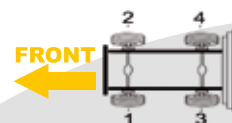

MERCEDES - DAIMLER

R2.03.04.528 /532	R2.03.04.529 /533	R2.03.04.622	R2.03.04.623	R2.01.05.003	R2.01.05.004
R2.01.06.001	R2.01.06.002	R2.01.07.001 /013	R2.01.07.002 /014	R2.01.07.053	R2.01.07.054
R2.01.07.023	R2.01.07.024	R2.01.07.045	R2.01.07.046		

Any reference to manufacturer name of Product type is only present for identification purposes. More precisely, any written abbreviation such as “KB” or “MERITOR” or “WABCO” etc... can under no circumstance be assimilated to the sales of Original products of the above mentioned abbreviations. All our remanufactured products are clearly Remanufactured by us , BTT, and sold as such under our brand, references or our customers customized one. BTT cannot be hold responsible for customers removing our identification marks.

Actual caliper might be fitted with more accessories than showed in the photo (wear sensor, etc..)