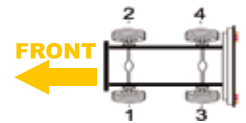

KAROSA

Model	Caliper type	X ref 1	X ref 2	X ref 3	Veh. Manuf. X ref	Side	BTT Ref
BUS	Meritor ELSA 2	LRG664	68033249	RX93.09.025	5001020071	1	R2.03.09.664
		LRG665	68033250	RX93.09.026	5001020073	2	R2.03.09.665
		LRG658	68033192	RX93.08.021	5001019719	3	R2.03.09.658
		LRG659	68033193	RX93.08.022	5001019720	4	R2.03.09.659

R2.03.09.658/664

R2.03.09.659/665