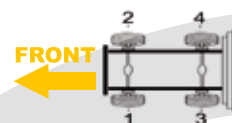

BPW

Model	Caliper type	X ref 1	X ref 2	X ref 3	Veh. Manuf. X ref	Side	BTT Ref
SKH, SKM Series, SB3745 Axial 370 mm Disc > 5/2003	Knorr SB/SN6	K013173	SN6570RC	RX91.02.002	0536270371	1	R2.01.06.002
		K013174	SN6580RC	RX91.02.001	0536270361	2	R2.01.06.001
SH, SM Series, SB4345 Axial 430 mm Disc > 5/2003	Knorr SB/SN7	K003803	SN7186RC	RX91.03.004	0536270381	1	R2.01.07.004
		K003804	SN7196RC	RX91.03.003	0536270391	2	R2.01.07.003
SKH, SKM Series, SB3745T Tangential 370 mm Disc > 5/2003	Knorr SB/SN6	K013173	SN6570RC	RX91.02.002	0536270603	1	R2.01.06.002
		K013174	SN6580RC	RX91.02.001	0536270613	2	R2.01.06.001
SK, SM Series, SB4309T Tangential 430 mm Disc > 5/2003	Knorr SK7	K012634	SK7052	RX91.03.074	0536270620	1	R2.01.07.074
		K012633	SK7042	RX91.03.073	0536270630	2	R2.01.07.073
SK, SM Series, SB4345T Tangential 430 mm Disc > 5/2003	Knorr SB/SN7	K003803	SN7186RC	RX91.03.004	0536270640	1	R2.01.07.004
		K003804	SN7196RC	RX91.03.003	0536270650	2	R2.01.07.003
Steering Axle, SB3745 370 mm Disc > 5/2003	Knorr SB/SN6	K002923	SB6401RC	RX91.02.003	0536270401	1	R2.01.06.003
		K002924	SB6411RC	RX91.02.004	0536270411	2	R2.01.06.004
SKH, SKM Series, TSB3709 370 mm Disc	BPW ECO plus	0936272030	0936272130	0936272031	0536272030	1	R2.11.37.001
		0936272040	0936272140	0936272041	0536272040	2	R2.11.37.002
SH, SM Series, TSB4309 430 mm Disc	BPW ECO plus	0936272010	0936272110	0936272011	0536272010	1	R2.11.43.001
		0936272020	0936272120	0936272021	0536272020	2	R2.11.43.002
SH, SM Series, TSB4312 430 mm Disc	BPW ECO plus	0936272050	0936272150		0536242050	1	R2.11.43.003
		0936272060	0936272160		0536242060	2	R2.11.43.004

R2.01.07.073	R2.01.07.074	R2.01.07.003	R2.01.07.004	R2.11.37.001	R2.11.37.002
R2.01.06.001	R2.01.06.002	R2.01.06.003	R2.01.06.004	R2.11.43.001	R2.11.43.002
R2.11.43.003	R2.11.43.004				

Any reference to manufacturer name of Product type is only present for identification purposes. More precisely, any written abbreviation such as “KB” or “MERITOR” or “WABCO” etc... can under no circumstance be assimilated to the sales of Original products of the above mentioned abbreviations. All our remanufactured products are clearly Remanufactured by us, BTT, and sold as such under our brand, references or our customers customized one. BTT cannot be hold responsible for customers removing our identification marks.

Actual caliper might be fitted with more accessories than showed in the photo (wear sensor, etc..)