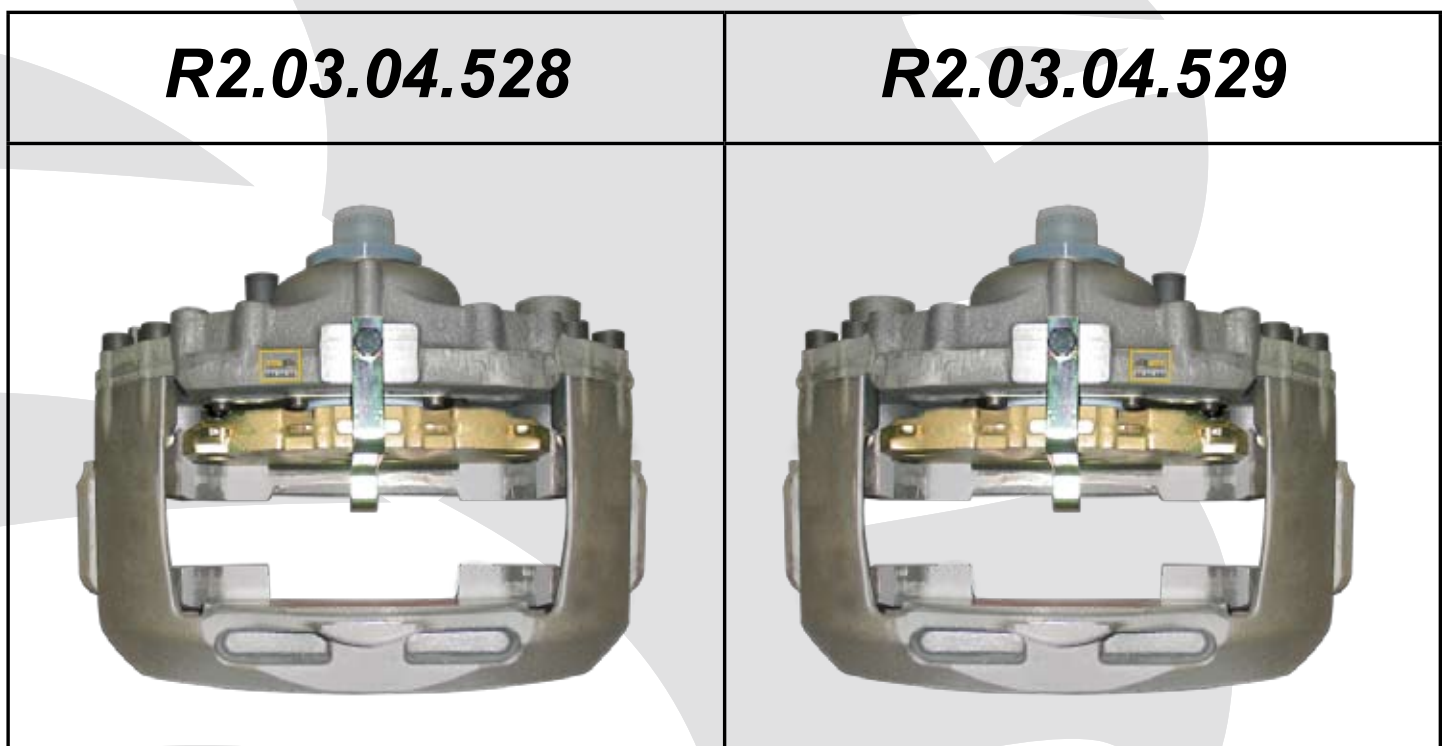

Actual caliper might be fitted with more accessories than showed in the photo (wear sensor, etc..)

CZEPEL

Model	Caliper type	X ref 1	X ref 2	X ref 3	Veh. Manuf. X ref	Side	BTT Ref
RABA AXLE > 1993	Meritor D3	LRG562	LRG528	RX93.04.005	8285388529	1	R2.03.04.528
		LRG562	LRG528	RX93.04.005	8285388530	2	R2.03.04.528