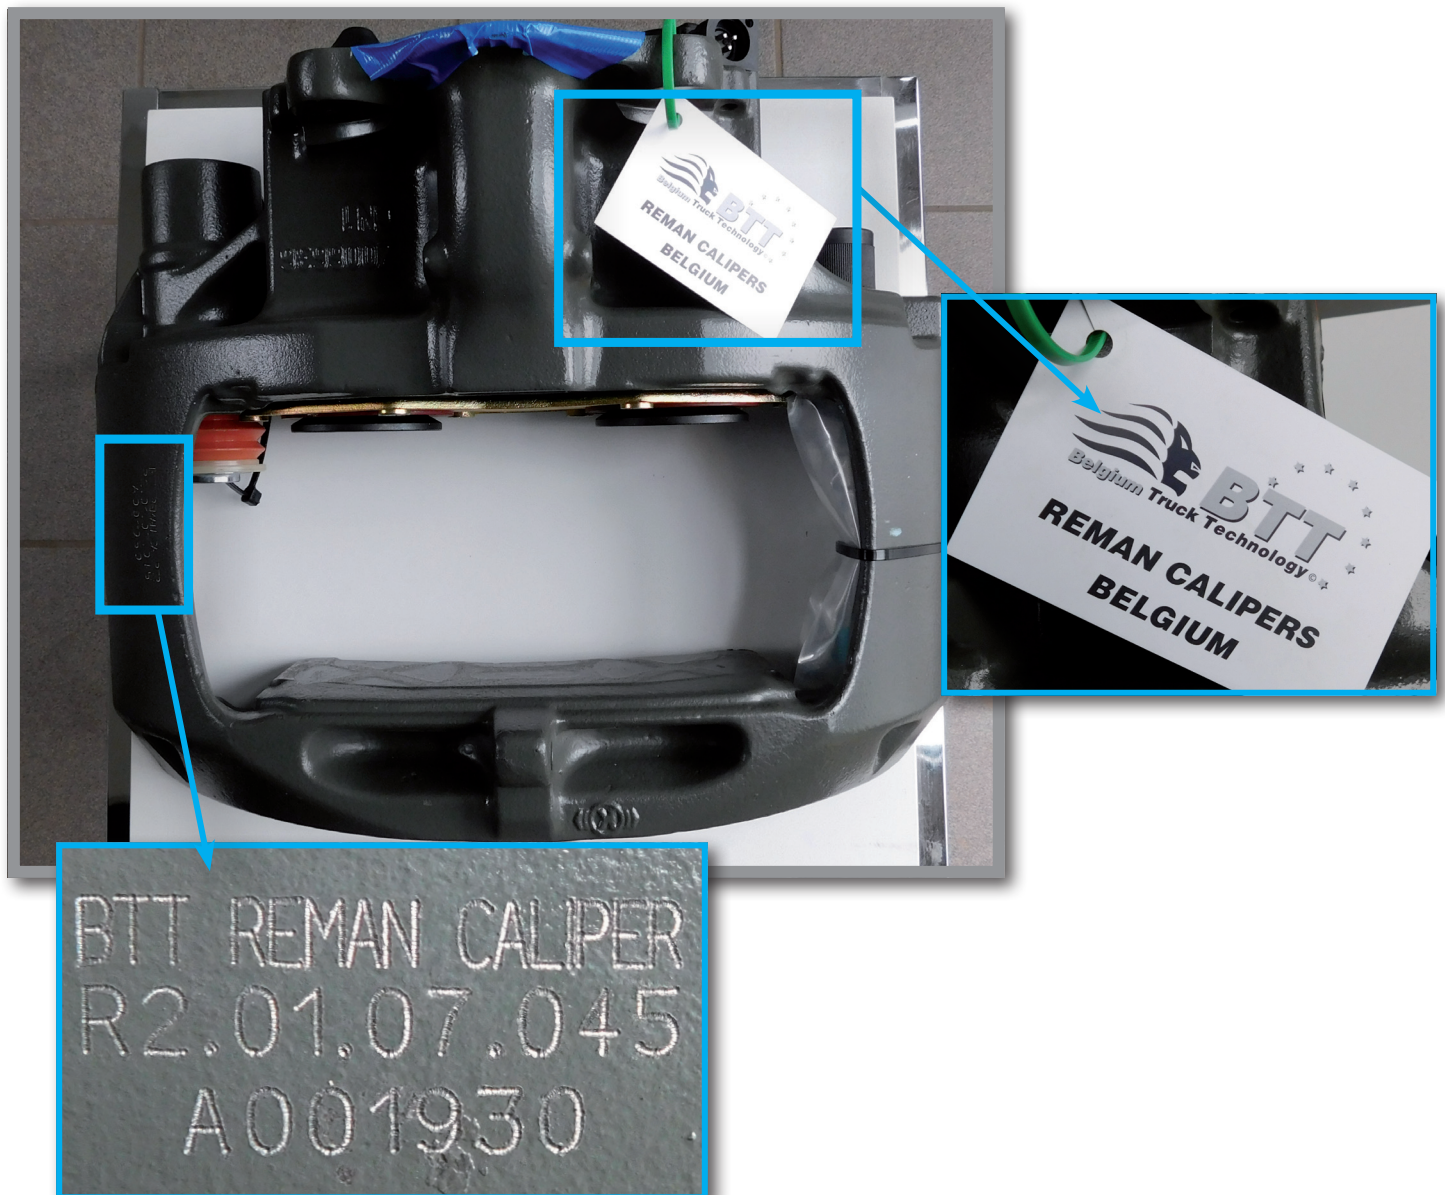

Acknowledgment of trademark

Any reference to manufacturer name of Product type is only present for identification purposes. More precisely, any written abbreviation such as “KB” or “MERITOR” or “WABCO” etc... can under no circumstance be assimilated to the sales of Original products of the above mentioned abbreviations.

All our remanufactured products are clearly Remanufactured by us , BTT, and sold as such under our brand, references or our customers customized one. BTT cannot be hold responsible for customers removing our identification marks.