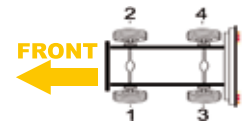

GIGANT

Model	Caliper type	X ref 1	X ref 2	X ref 3	Veh. Manuf. X ref	Side	BTT Ref
Various Axles 17.5" Wheels	Knorr SB/SN5	II37806	SB5013	K004573	SN5016RC	1	R2.01.05.003
		II37805	SB5003	K004572	SN5006RC	2	R2.01.05.004
Various Axles 19.5" Wheels	Knorr SB/SN6	K013174	SN6580RC	RX91.02.001	9265166	1	R2.01.06.001
		K013173	SN6570RC	RX91.02.002	9265165	2	R2.01.06.002
	Wabco PAN19-1+	40195003	40195037	92.02.001	0877930	1	R2.02.19.001
		40195004	40195038	92.02.002	0877931	2	R2.02.19.002
Various Axles 22.5" Wheels	Knorr SB/SN7	K003782	SN7195RC	RX91.03.001	9285022	1	R2.01.07.001
		K003781	SN7185RC	RX91.03.002	9285023	2	R2.01.07.002
		K003804	SN7196RC	RX91.03.003	9285160	1	R2.01.07.003
		K003803	SN7186RC	RX91.03.004	9285159	2	R2.01.07.004
	Wabco PAN22-1	40225015	40225007	92.03.003	9285259	1	R2.02.22.003
		40225016	40225008	92.03.004	9285260	2	R2.02.22.004
Various Axles 19.5" Wheels	Haldex DB19 ModulX	94769	93694		09285255	1	R2.04.07.069
		94769	93694		09285255	2	R2.04.07.069
Various Axles 22.5" Wheels	Haldex DB22 ModulX	93837	93836	94.03.008	09285267	1	R2.04.08.037
		93837	93836	94.03.008	09285267	2	R2.04.08.037
Various Axles 22.5" Wheels	Haldex DB22LT ModulX	93842	94728		09285256	1	R2.04.08.042
		93842	94728		09285256	2	R2.04.08.042

R2.01.05.003	R2.01.05.004	R2.01.06.001	R2.01.06.002	R2.01.07.001	R2.01.07.002	R2.04.07.069	R2.04.08.037
R2.01.07.003	R2.01.07.004	R2.02.19.001	R2.02.19.002	R2.02.22.003	R2.02.22.004	R2.04.08.042	

Any reference to manufacturer name of Product type is only present for identification purposes. More precisely, any written abbreviation such as "KB" or "MERITOR" or "WABCO" etc... can under no circumstance be assimilated to the sales of Original products of the above mentioned abbreviations. All our remanufactured products are clearly Remanufactured by us, BTT, and sold as such under our brand, references or our customers customized one. BTT cannot be hold responsible for customers removing our identification marks.

Actual caliper might be fitted with more accessories than showed in the photo (wear sensor, etc..)