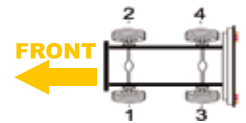

MERCEDES - BRAZIL

Model	Caliper type	X ref 1	X ref 2	X ref 3	Veh. Manuf. X ref	Side	BTT Ref
Discos	Knorr SB/SN7	K003782	SN7195RC	RX91.03.001	A9424202501	1	R2.01.07.001
		K003781	SN7185RC	RX91.03.002	A9424202601	2	R2.01.07.002
MICROBUS 712C 914C LO914 >1998	Wabco PAN17	40175074				1	R2.02.17.074
		40175075				2	R2.02.17.075
		40175076				3	R2.02.17.076
		40175077				4	R2.02.17.077

R2.01.07.001	R2.01.07.002	R2.02.17.074 /076	R2.02.17.075 /077

Any reference to manufacturer name of Product type is only present for identification purposes. More precisely, any written abbreviation such as “KB” or “MERITOR” or “WABCO” etc... can under no circumstance be assimilated to the sales of Original products of the above mentioned abbreviations. All our remanufactured products are clearly Remanufactured by us , BTT, and sold as such under our brand, references or our customers customized one. BTT cannot be hold responsible for customers removing our identification marks.

Actual caliper might be fitted with more accessories than showed in the photo (wear sensor, etc..)