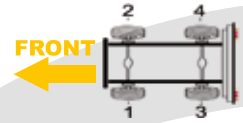

RENAULT - R.V.I

Model	Caliper type	X ref 1	X ref 2	X ref 3	Veh. Manuf. X ref	Side	BTT Ref
MIDLINER S120, S140 16" Wheels 1992 >	Meritor 2.60	LRG516	68032288	93.01.011	5010098100	1	R2.03.03.516
		LRG517	68032289	93.01.012	5010098101	2	R2.03.03.517
MIDLINER S160, S180 17.5" Wheels 1992 >	Meritor 2.68	LRG518	68032286	93.01.013	5010098109	1	R2.03.03.518
		LRG519	68032287	93.01.014	5010098110	2	R2.03.03.519
R312 BUS	Brembo double disc	20532012		95.02.001	5010207432	1	R2.05.02.001
		20532022		95.02.002	5010207433	2	R2.05.02.002
		20532032		95.02.003	5010207434	3	R2.05.02.003
		20532042		95.02.004	5010207435	4	R2.05.02.004
AGORA 11/1997 >	Meritor D LISA	LRG548	68032310	RX93.05.001	50102600004	1	R2.03.05.548
		LRG549	68032311	RX93.05.002	50102600005	2	R2.03.05.549
	Meritor ELSA 1 Radial	LRG642	LRG632	RX93.08.005	501007471	3	R2.03.08.642
		LRG643	LRG633	RX93.08.006	501007472	4	R2.03.08.643
MAGNUM, PREMIUM AE385 AE420, AE520, AE550 1993-04/1997	Meritor D3	LRG526	68032146	RX93.04.003	5010260444	1	R2.03.04.526
		LRG527	68032147	RX93.04.004	5010260445	2	R2.03.04.527
MAGNUM AE385, AE520, PREMIUM 06/1997 - 02/2001	Meritor D LISA	LRG548	68032310	RX93.05.001	50102600004	1	R2.03.05.548
		LRG549	68032311	RX93.05.002	50102600005	2	R2.03.05.549
MAGNUM AE, Grand Volume, PRE- MIUM 04.2000 - 02.2002	Meritor ELSA 2	LRG580	68032901	RX93.09.003	5010422983	1	R2.03.09.580
		LRG581	68032902	RX93.09.004	5010422984	2	R2.03.09.581
		LRG582	68033046	RX93.08.025	5001854338	3	R2.03.09.582
		LRG583	68033047	RX93.08.026	5001854339	4	R2.03.09.583
MAGNUM Dxi 440.18,24,26, 480.18,24,26, 460.18,24,25,26, 500. 18,24,25,26 2004 >	MERITOR EL- SA225-3 AXIAL	LRG736	68033810	RX93.07.023	20566777	1	R2.03.11.736
		LRG737	68033811	RX93.07.024	20566778	2	R2.03.11.737
		LRG736	68033810	RX93.07.023	20566777	3	R2.03.11.736
		LRG737	68033811	RX93.07.024	20566778	4	R2.03.11.737
	Meritor ELSA 195	LRG740	68033822		7420566793	5	R2.03.07.740
		LRG741	68033823		7420566794	6	R2.03.07.741
MAGNUM E-TECH	Meritor ELSA 2	LRG700	68033180	RX93.08.019	7420763303	1	R2.03.09.700
		LRG701	68033181	RX93.08.020	7420763304	2	R2.03.09.701
MAJOR R380, R380i	Meritor D2	LRG522	68032046	RX93.03.001	5010216587	1	R2.03.03.522
		LRG523	68032047	RX93.03.002	5010216588	2	R2.03.03.523
MIDLINER Range M250 1997 >	Meritor C LISA	LRG554	68032334	RX93.05.005	5010845383	1	R2.03.05.554
		LRG555	68032335	RX93.05.006	5010845384	2	R2.03.05.555
MIDLUM 7.5T - 12T	Wabco PAN17	40175064	40175062	92.01.005	5001852882	1	R2.02.17.005
		40175065	40175063	92.01.006	5001852883	2	R2.02.17.006
		40175064	40175062	92.01.005	5001852882	3	R2.02.17.005
		40175065	40175063	92.01.006	5001852883	4	R2.02.17.006