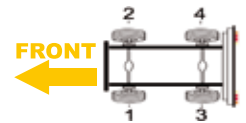

OPTARE

Model	Caliper type	X ref 1	X ref 2	X ref 3	Veh. Manuf. X ref	Side	BTT Ref
METRO RIDER	Meritor 2.58	LRG514	68032282	93.01.025	68032086	1	R2.03.03.514
		LRG515	68032283	93.01.026	68032087	2	R2.03.03.515
		LRG620	68032284	93.02.017	X2057629	3	R2.03.03.620
		LRG621	68032285	93.02.018	X2057630	4	R2.03.03.621
SOLO > 2002	Meritor 2.68	LRG568	68033027	93.01.027	68032613	1	R2.03.03.568
		LRG569	68033028	93.01.028	68032614	2	R2.03.03.569
		LRG634	68033029	93.02.021	R2000006	3	R2.03.03.634
		LRG635	68033030	93.02.022	R2000007	4	R2.03.03.635
STAR RIDER	Meritor 2.60	LRG520	68032296	93.01.015	6704207201	1	R2.03.03.520
		LRG521	68032297	93.01.016	6704207301	2	R2.03.03.521
SOLO > 2002	Wabco PAN17	40175049	40175056	RX92.01.001	1505372R	1	R2.02.17.001
		40175050	40175057	RX92.01.002	1505373R	2	R2.02.17.002
		40175049	40175056	RX92.01.001	1505372R	3	R2.02.17.001
		40175050	40175057	RX92.01.002	1505373R	4	R2.02.17.002

R2.02.17.001	R2.02.17.002	R2.03.03.514	R2.03.03.515	R2.03.03.620	R2.03.03.621
R2.03.03.634	R2.03.03.635	R2.03.03.520	R2.03.03.521		

Any reference to manufacturer name of Product type is only present for identification purposes. More precisely, any written abbreviation such as “KB” or “MERITOR” or “WABCO” etc... can under no circumstance be assimilated to the sales of Original products of the above mentioned abbreviations. All our remanufactured products are clearly Remanufactured by us , BTT, and sold as such under our brand, references or our customers customized one. BTT cannot be hold responsible for customers removing our identification marks.

Actual caliper might be fitted with more accessories than showed in the photo (wear sensor, etc..)