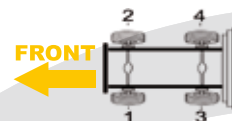

KASBOHRER

Model	Caliper type	X ref 1	X ref 2	X ref 3	Veh. Manuf. X ref	Side	BTT Ref
SETRA CITY BUS S215HDH S215NR S300NC S315HD	Meritor D3	LRG528	LRG562	RX93.04.005	8285388	1	R2.03.04.528
		LRG529	LRG563	RX93.04.006	8285389	2	R2.03.04.529
S415	Knorr SB/SN7	K002798	SB7432RC	RX91.03.045		1	R2.01.07.045
		K002797	SB7422RC	RX91.03.046		2	R2.01.07.046
SETRA Coach	Knorr SB/SN7	K003800	SN7211RC	RX91.03.013		1	R2.01.07.013
		K003799	SN7201RC	RX91.03.014		2	R2.01.07.014
		K003800	SN7211RC	RX91.03.013		3	R2.01.07.013
		K003799	SN7201RC	RX91.03.014		4	R2.01.07.014