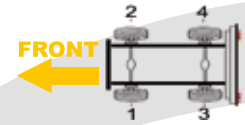

DAF (LEYLAND)

Model	Caliper type	X ref 1	X ref 2	X ref 3	Veh. Manuf. X ref	Side	BTT Ref
FA45, Roadrunner 6-8T 1991 - 2001	Wabco 456FÖ	40456033		92.09.003	1203033	1	R2.05.45.033
		40456034		92.09.004	1203032	2	R2.05.45.034
FA45, Roadrunner 8-11T 1991 - 2001	Wabco 465FÖ	40465019		92.09.001	ACU9383	1	R2.05.46.019
		40465020		92.09.002	ACU9384	2	R2.05.46.020
SB120, SB180, SB200	Knorr SB/SN6	K013173	SN6570RC	RX91.02.002	829771	1	R2.01.06.002
		K013174	SN6580RC	RX91.02.001	829691	2	R2.01.06.001
		K013174	SN6580RC	RX91.02.001	829691	3	R2.01.06.001
		K013173	SN6570RC	RX91.02.002	829771	4	R2.01.06.002
SB3000 Bus Bova (ZF Axles)	Knorr SB/SN7	K003804	SN7196RC	RX91.03.003	0501005905	1	R2.01.07.003
		K003803	SN7186RC	RX91.03.004	0501005906	2	R2.01.07.004
		K003804	SN7196RC	RX91.03.003	0501005905	3	R2.01.07.003
		K003803	SN7186RC	RX91.03.004	0501005906	4	R2.01.07.004
SB4000 Coach	Knorr SB/SN7	K003806	SN7214RC	RX91.03.019	1627246	1	R2.01.07.019
		K003805	SN7204RC	RX91.03.020	1627247	2	R2.01.07.020
45 LF 11/2000 >	Wabco PAN 17	40175072	40175064	RX92.01.007	1440500	1	R2.02.17.005
		40175073	40175065	RX92.01.008	1440501	2	R2.02.17.006
		40175072	40175064	RX92.01.007	1440500	3	R2.02.17.005
		40175073	40175065	RX92.01.008	1440501	4	R2.02.17.006
55 FA Series 1995 - 2001	Wabco 1600 VG	40160015	40160005	92.05.001	AMPB005	1	R2.02.16.015
		40160016	40160006	92.05.002	AMPB006	2	R2.02.16.016
55 LF 09/2000 - 01/2003	Wabco PAN 19-2	40195011	40195007	92.02.003	1440502	1	R2.02.19.003
		40195012	40195008	92.02.004	1440503	2	R2.02.19.004
		40195011	40195007	92.02.003	1440502	3	R2.02.19.003
		40195012	40195008	92.02.004	1440503	4	R2.02.19.004
55 LF 02/2003 >	Wabco PAN 19-1 +	40195045	40195043	92.02.007	1628062	1	R2.02.19.007
		40195046	40195044	92.02.008	1628063	2	R2.02.19.008
		40195045	40195043	92.02.007	1628062	3	R2.02.19.007
		40195046	40195044	92.02.008	1628063	4	R2.02.19.008
55 LF 05/2001-04/2006	Knorr SB/SN7	K003806	SN7214RC	RX91.03.019	1449168	1	R2.01.07.019
		K003805	SN7204RC	RX91.03.020	1449167	2	R2.01.07.020
		K003806	SN7214RC	RX91.03.019	1449168	3	R2.01.07.019
		K003805	SN7204RC	RX91.03.020	1449167	4	R2.01.07.020
55 LF 05/2006 >	Knorr SB/SN7	K003808	SN7215RC	RX91.03.120	1857920	1	R2.01.07.120
		K003807	SN7205RC	RX91.03.119	1857921	2	R2.01.07.119
		K003808	SN7215RC	RX91.03.120	1857920	3	R2.01.07.120
		K003807	SN7205RC	RX91.03.119	1857921	4	R2.01.07.119

Any reference to manufacturer name of Product type is only present for identification purposes. More precisely, any written abbreviation such as "KB" or "MERITOR" or "WABCO" etc... can under no circumstance be assimilated to the sales of Original products of the above mentioned abbreviations. All our remanufactured products are clearly Remanufactured by us, BTT, and sold as such under our brand, references or our customers customized one. BTT cannot be hold responsible for customers removing our identification marks.