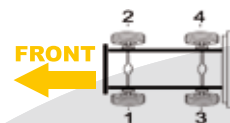

IVECO

Model	Caliper type	X ref 1	X ref 2	X ref 3	Veh. Manuf. X ref	Side	BTT Ref
370, S12 Coach	Brembo	120531010		92.03.005	93163056	1	R2.05.02.005
		120531020		92.03.006	93163057	2	R2.05.02.006
Eurocargo 110E, 120E 1999 >	Wabco PAN17	40175058	40175072		500328232	1	R2.02.17.003
		40175059	40175073		500328234	2	R2.02.17.004
Eurocargo 120E, 120E Long-neck, 130E, 260E > 2001	Bendix ADB3700	131790			98479613	1	R2.06.01.003
		131791			98479614	2	R2.06.01.004
Eurocargo 130E, 150E Tector	Knorr SB/SN6	K013174	SN6580RC	RX91.02.001	500363442	2	R2.01.06.001
		K013174	SN6580RC	RX91.02.001	500363442	4	R2.01.06.001
		K013173	SN6570RC	RX91.02.002	500363443	1	R2.01.06.002
		K013173	SN6570RC	RX91.02.002	500363443	3	R2.01.06.002
Eurocargo 150E, 150E Long-neck, 280E, 320E > 2001	Bendix ADB3700	131776			98479590	1	R2.06.01.001
		131777			98479591	2	R2.06.01.002
Stralis (clip sensor)	Knorr SB/SN7	K013160	SN7289RC	RX91.03.113	41211270	1	R2.01.07.113
		K013160	SN7289RC	RX91.03.113	41211270	3	R2.01.07.113
		K013161	SN7299RC	RX91.03.114	41211269	2	R2.01.07.114
		K013161	SN7299RC	RX91.03.114	41211269	4	R2.01.07.114
Supercargo Eurostar, Eurotech > 1997	Knorr SB/SN7	K000412	SB7411RC		98479590	1	R2.01.07.001
		K000413	SB7401RC		98479591	2	R2.01.07.002
		K003782	SN7195RC	RX91.03.001	41211288	1	R2.01.07.001
		K003781	SN7185RC	RX91.03.002	41211289	2	R2.01.07.002
		K003800	SN7211RC	RX91.03.013	41033392	3	R2.01.07.013
		K003799	SN7201RC	RX91.03.014	41033393	4	R2.01.07.014
Eurocargo 120E, 130E, 150E > 2001	Knorr SB/SN6	K013174	SN6580RC	RX91.02.001	500363442	2	R2.01.06.001
		K013173	SN6570RC	RX91.02.002	500363443	1	R2.01.06.002
380 EUROCLASS, EURORIDER Coach	Brembo	120536012		95.03.003	93190875	1	R2.05.36.022
		120536022		95.03.004	93190874	2	R2.05.36.012
EUROSCOOL Coach	Knorr SB/SN6	K003790	SN6564RC	RX91.02.011	504045359	1	R2.01.06.011
		K003789	SN6554RC	RX91.02.012	504045358	2	R2.01.06.012
		K003790	SN6564RC	RX91.02.011	504045359	3	R2.01.06.011
		K003789	SN6554RC	RX91.02.012	504045358	4	R2.01.06.012
EURO CARGO 100 03/2008 >	Brembo 2.68	122980208	522980208		42559199	1	R2.05.98.208
		122980209	522980209		42559200	2	R2.05.98.209
		122980308	522980308		42559203	3	R2.05.98.308
		122980309	522980309		42559204	4	R2.05.98.309
EURO CARGO 60E, 65E, 75E 01/1991-02/2007	Brembo 2.60	122576008	522576008	95.09.001	42533000	1	R2.05.57.008
		122576009	522576009	95.09.010	42533001	2	R2.05.57.009
		122577016	522577016	95.09.003	42534121	3	R2.05.77.016
		122577026	522577026	95.09.004	42534122	4	R2.05.77.026