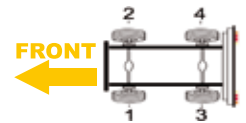

TEMSA

Model	Caliper type	X ref 1	X ref 2	X ref 3	Veh. Manuf. X ref	Side	BTT Ref
OPALIN 8 Coach	Wabco PAN 17	40175049	40175056	RX92.01.001		1	R2.02.17.001
		40175050	40175057	RX92.01.002		2	R2.02.17.002
		40175049	40175056	RX92.01.001		3	R2.02.17.001
		40175050	40175057	RX92.01.002		4	R2.02.17.002
SAFARI Coach	Meritor ELSA 1	LRG574	68032794	RX93.08.015		1	R2.03.08.574
		LRG575	68032795	RX93.08.016		2	R2.03.08.575

R2.02.17.001	R2.02.17.002	R2.03.08.574	R2.03.08.575

Any reference to manufacturer name of Product type is only present for identification purposes. More precisely, any written abbreviation such as “KB” or “MERITOR” or “WABCO” etc... can under no circumstance be assimilated to the sales of Original products of the above mentioned abbreviations. All our remanufactured products are clearly Remanufactured by us , BTT, and sold as such under our brand, references or our customers customized one. BTT cannot be hold responsible for customers removing our identification marks.

Actual caliper might be fitted with more accessories than showed in the photo (wear sensor, etc..)