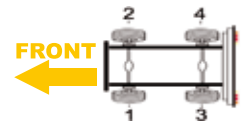

VALX

Model	Caliper type	X ref 1	X ref 2	X ref 3	Veh. Manuf. X ref	Side	BTT Ref
Trailer 19.5" Wheels	Wabco PAN19-1 +	40195037	40195001	92.02.001	50300001	1	R2.02.19.001
		40195038	40195002	92.02.002	50302001	2	R2.02.19.002
Trailer 22.5" Wheels	Wabco PAN22-1	6402250620	6402250600		50300002	1	R2.02.22.062
		6402250630	6402250610		50302003	2	R2.02.22.063