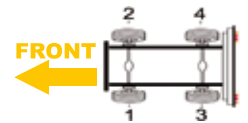

ROR

Model	Caliper type	X ref 1	X ref 2	X ref 3	Veh. Manuf. X ref	Side	BTT Ref
LM, TM Series	Meritor DX195	15224836SR	DX195.51	RX93.07.001	DX195.51	1	R2.03.07.001
		15224837SR	DX195.52	RX93.07.002	DX195.52	2	R2.03.07.002
LM, TM Series 18 mm 2000 - 2002	Meritor D DUCO	LRG578	68033331	RX93.06.001	68324553	1	R2.03.06.578
		LRG579	68033332	RX93.06.002	68324553	2	R2.03.06.579
LM, TM Series 20 mm 2000 - 2002	Meritor D DUCO	LRG536	LRG652	RX93.06.017	68033073	1	R2.03.06.536
		LRG537	LRG653	RX93.06.018	68033074	2	R2.03.06.537
LM, TM Series 19.5" Wheels 2003 >	Meritor ELSA195	LRG702	68033360	RX93.07.005	68033360	1	R2.03.10.702
		LRG703	68033359	RX93.07.006	68033359	2	R2.03.10.703
LM, TM Series 22.5" Wheels	Meritor ELSA 2	LRG572	68033353	RX93.08.023	68033353	1	R2.03.09.572
		LRG573	68033354	RX93.08.024	68033354	2	R2.03.09.573
LM, TA Series 2000 - 2002	Meritor D DUCO	LRG652	LRG536	RX93.06.017	68033073	1	R2.03.06.536
		LRG653	LRG537	RX93.06.018	68033074	2	R2.03.06.537
LM, LMC, TA Series 2008 >	Meritor ELSA225 L	LRG764	68034032		3263Q1343	1	R2.03.10.764
		LRG765	68034033		3263P1342	2	R2.03.10.765

R2.03.06.578 /536	R2.03.06.579 /537	R2.03.07.001	R2.03.07.002	R2.03.09.572	R2.03.09.573
R2.03.10.702	R2.03.10.703	R2.03.10.764	R2.03.10.765		

Any reference to manufacturer name of Product type is only present for identification purposes. More precisely, any written abbreviation such as "KB" or "MERITOR" or "WABCO" etc... can under no circumstance be assimilated to the sales of Original products of the above mentioned abbreviations. All our remanufactured products are clearly Remanufactured by us, BTT, and sold as such under our brand, references or our customers customized one. BTT cannot be hold responsible for customers removing our identification marks.

Actual caliper might be fitted with more accessories than showed in the photo (wear sensor, etc..)