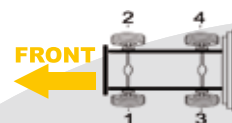

MERCEDES - DAIMLER

Model	Caliper type	X ref 1	X ref 2	X ref 3	Veh. Manuf. X ref	Side	BTT Ref
VARIO 512D, 612D, 614D (16" Wheels) 1996 >	Meritor 2.60	LRG510	68032294	93.01.007	6694203001	1	R2.03.03.510
		LRG511	68032295	93.01.008	6694203101	2	R2.03.03.511
		LRG624	68032545	93.02.007	6704206601	3	R2.03.03.624
		LRG625	68032546	93.02.008	6704206701	4	R2.03.03.625
VARIO 809, 812D, 814D, 811, 814 (17.5" Wheels) 1996>	Meritor 2.60	LRG520	68032296	93.01.015	6704204401	1	R2.03.03.520
		LRG521	68032297	93.01.016	6704204501	2	R2.03.03.521
		LRG626	68032547	93.02.009	6704206901	3	R2.03.03.626
		LRG627	68032548	93.02.010	6704207001	4	R2.03.03.627
ACCELO 815, 915C, 1016 05/2003	Knorr SB/SN5 (Origine SB5012)	K004571	SN5015RC	RX91.01.001	A9704201801	1	R2.01.05.001
		K004570	SN5005RC	RX91.01.002	A9704201901	2	R2.01.05.002
		K004571	SN5015RC	RX91.01.001	A9704201801	3	R2.01.05.001
		K004570	SN5005RC	RX91.01.002	A9704201901	4	R2.01.05.002
ACCELO 815, 915C, 1016 05/2003 (O/Off)	Knorr SB/SN5 (Origine SB5013)	K004573	SN5016RC	RX91.01.003	A9704201601	1	R2.01.05.003
		K004572	SN5006RC	RX91.01.004	A9704201701	2	R2.01.05.004
		K004573	SN5016RC	RX91.01.003	A9704201601	3	R2.01.05.003
		K004572	SN5006RC	RX91.01.004	A9704201701	4	R2.01.05.004
ACTROS MP3, AXOR MP3 10/2010 >	Knorr SM7	K052391K50	SM7012RC		A0044207283	1	R2.01.08.013
		K052390K50	SM7002RC		A0044207183	2	R2.01.08.014
	Knorr SL7	K052380K50	SL7504RC		A0044207583	3	R2.01.09.013
		K052381K50	SL7514RC		A0044207683	4	R2.01.09.014
ACTROS MP4, AXOR MP4 11/2010 >	Knorr SM7	K046529K50	SM7510RC		A9604200501	1	R2.01.08.017
		K046528K50	SM7500RC		A9604200601	2	R2.01.08.018
	Knorr SL7	K052382K50	SL7505RC		A9444201202	3	R2.01.09.017
		K052380K50	SL7515RC		A9444201302	4	R2.01.09.018
ANTOS 07/2012 >	Knorr SB/SN5 (Origine SB5012)	K004571	SN5015RC	RX91.01.001	A9704201801	1	R2.01.05.001
		K004570	SN5005RC	RX91.01.002	A9704201901	2	R2.01.05.002
		K004571	SN5015RC	RX91.01.001	A9704201801	3	R2.01.05.001
		K004570	SN5005RC	RX91.01.002	A9704201901	4	R2.01.05.002
DISCOS 19.5" Wheels	Knorr SB/SN6	K013174	SN6580RC	RX91.02.001	A9754202701	1	R2.01.06.001
		K013173	SN6570RC	RX91.02.002	A9754202801	2	R2.01.06.002
DISCOS 22.5" Wheels	Knorr SB/SN7	K003782	SN7195RC	RX91.03.001	A9424202501	1	R2.01.07.001
		K003781	SN7185RC	RX91.03.002	A9424202601	2	R2.01.07.002

Any reference to manufacturer name of Product type is only present for identification purposes. More precisely, any written abbreviation such as "KB" or "MERITOR" or "WABCO" etc... can under no circumstance be assimilated to the sales of Original products of the above mentioned abbreviations. All our remanufactured products are clearly Remanufactured by us, BTT, and sold as such under our brand, references or our customers customized one. BTT cannot be hold responsible for customers removing our identification marks.

Actual caliper might be fitted with more accessories than showed in the photo (wear sensor, etc..)