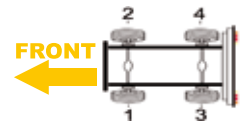

IRISBUS

Model	Caliper type	X ref 1	X ref 2	X ref 3	Veh. Manuf. X ref	Side	BTT Ref
AGORA, SCOLER 2, GX117 > 11/1997	Meritor ELSA 1 Radial	LRG642	LRG632	RX93.08.005	LRG752	3	R2.03.08.642
		LRG643	LRG633	RX93.08.006	LRG753	4	R2.03.08.643
	Meritor D LISA	LRG548	68032310	RX93.05.001	5010525283	1	R2.03.05.548
		LRG549	68032311	RX93.05.002	5010525284	2	R2.03.05.549
AGORA, GX117 from 11/96 to 11/1997 SCOLER AGORA	Meritor D3	LRG526	68033040	RX93.04.003	LRG526	1	R2.03.04.526
		LRG527	68033041	RX93.04.004	LRG527	2	R2.03.04.527
AGORA, CITELIS, GX327,427,127euro4	Meritor ELSA 2 Radial	LRG745	68033418	RX93.09.017	LRG745	4	R2.03.09.670
		LRG744	68033417	RX93.09.018	LRG744	3	R2.03.09.669
	Meritor D LISA	LRG548	68032310	RX93.05.001	5010525283	1	R2.03.05.548
		LRG549	68032311	RX93.05.002	5010525284	2	R2.03.05.549
ILIADE RECREO AXER EVADYS, EURO3	Meritor ELSA 2	LRG658	68033192	RX93.08.021	LRG658	1	R2.03.09.658
		LRG659	68033193	RX93.08.022	LRG659	2	R2.03.09.659
		LRG724	68033247	RX93.08.029	68032976	3	R2.03.09.724
		LRG725	68033248	RX93.08.030	68032977	4	R2.03.09.725
ILIADE ARES >2000	Meritor ELSA 1	LRG576	68323669	RX93.08.031	LRG576	1	R2.03.08.576
		LRG577	68323670	RX93.08.032	LRG577	2	R2.03.08.577
CHRONOS CITY BUS (ZF axle 4472035965)	Meritor ELSA 1 Radial	LRG642	LRG632	RX93.08.005	LRG752	1	R2.03.08.642
		LRG643	LRG633	RX93.08.006	LRG753	2	R2.03.08.643
CRONUS > 10/1998	Meritor ELSA 1 Radial	LRG642	LRG632	RX93.08.005	LRG752	3	R2.03.08.642
		LRG643	LRG633	RX93.08.006	LRG753	4	R2.03.08.643
CRONUS CITY BUS (ZF axle 4472035965)	Meritor ELSA 1 Radial	LRG752	LRG642	RX93.08.007	0501007640	1	R2.03.08.642
		LRG753	LRG643	RX93.08.008	0501007641	2	R2.03.08.643
		LRG752	LRG642	RX93.08.007	0501007640	3	R2.03.08.642
		LRG753	LRG643	RX93.08.008	0501007641	4	R2.03.08.643
Irisbus	Meritor ELSA 2	LRG664	68033249	68032978		1	R2.03.09.664
		LRG665	68033250	68032978		2	R2.03.09.665
		LRG724	68032976	68033247		1	R2.03.09.724
		LRG725	68032977	68033247		2	R2.03.09.725
	Meritor ELSA225	LRG756	68033954	3263E1331	504115353	1	R2.03.10.756
		LRG757	68033955	3263F1332	504115354	2	R2.03.10.757
R312	Brembo double disc	20532012		95.02.001	5010207432	1	R2.05.02.001
		20532022		95.02.002	5010207433	2	R2.05.02.002
		20532032		95.02.003	5010207434	3	R2.05.02.003
		20532042		95.02.004	5010207435	4	R2.05.02.004
ARWAY CROSSWAY EVADYS	Meritor ELSA 2	LRG658	68033254	RX 93.08.021	LRG658	1	R2.03.09.658
		LRG659	68033255	RX93.08.022	LRG659	2	R2.03.09.659
		LRG724	68033247	RX93.08.029	68032976	3	R2.03.09.724
		LRG725	68033248	RX93.08.030	68032977	4	R2.03.09.725